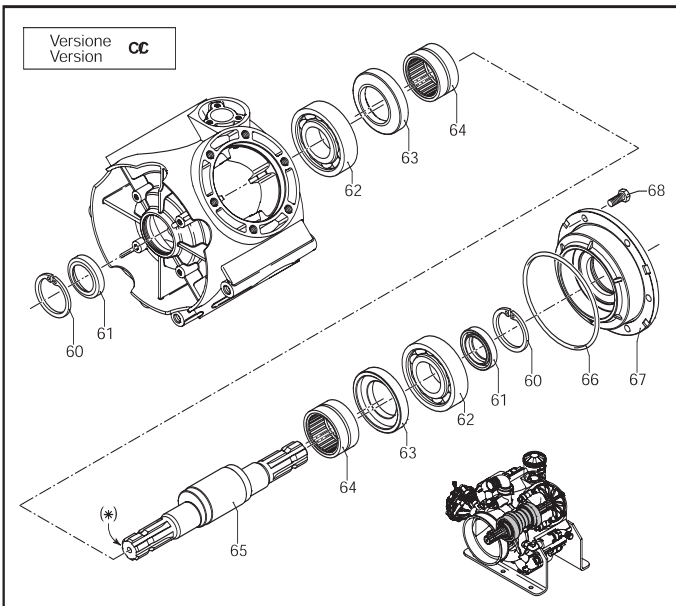

Parts Illustrations for Models 9910-DBS160 and 9910-DBS200

Parts List for Models 9910-DBS160 and 9910-DBS200

REF. NO.	PART NUMBER	DESCRIPTION	QTY. REQ'D
1	9910-2240100	Diaphragm pin	4
2	9910-580090	Retaining washer	4
3	9910-2240080	Diaphragm, Buna	4
4	9910-2240050	Sleeve DBS160	4
4	9910-2240340	Sleeve DBS200	4
5	9910-260230	Piston ring DBS160	4
5	9910-2240360	Piston ring DBS200	4
6	9910-2240060	Piston DBS160	4
6	9910-2240350	Piston DBS200	4
7	9910-260700	Piston pin DBS160	4
7	9910-540070	Piston pin DBS200	4
8	9910-160691	Pin ring	8
9	9910-2380050	Connecting rod	4
10	9910-2240110	Nut	4
11	9910-1800060	Black cap DBS160	1
11	9910-750050	Red cap DBS200	1
12	9910-1040060	O-Ring	1
14	9910-540290	Bolt	3
15	9910-2240070	Oil sight glass	1
16	9910-2240270	O-Ring	1
17	9910-2380010	Pump body DBS160	1
17	9910-2380011	Pump body DBS200	1
18	9910-2240030	Right head	2
19	9910-2240180	Bolt	20
20	9910-2240220	Bolt	4
21	9910-180101	O-Ring	1
22	9910-2380040	Base	1
23	9910-2380060	Bolt	8
24	9910-820361	Plug	1
25	9910-2240031	Left head	2
27	9910-180020	Air valve	1
28	9910-650542	Gasket	1
29	9910-680350	Bolt	8
30	9910-2240300	Upper air chamber	1
31	9910-550190	Diaphragm, Buna	1
32	9910-2380030	Base	1
33	9910-2240310	Lower air chamber	1
34	9910-380240	Nut	8
35	9910-720030	O-Ring	1
36	9910-2240210	Elbow 1-1/2"	1
37	9910-2240200	Ring nut	1
38	9910-390210	O-Ring	8
39	9910-680070	O-Ring	8
40	9910-759051	Complete valve	8
41	9910-130491	Right valve	1

REF. NO.	PART NUMBER	DESCRIPTION	QTY. REQ'D
42	9910-110130	Hose barb 1/2"	2
43	9910-2240260	Valve elbow	2
45	9910-650330	Bolt	8
46	9910-880581	Cap, brass	1
47	9910-820510	O-Ring	1
48	9910-2380020	Manifold	1
49	9910-850250	Bolt	4
50	9910-390311	Washer	4
51	9910-1500470	Shield	1
52	9910-851650	Outlet elbow	1
53	9910-130492	Left valve	1
54	2406-0023	Plug	1
60	9910-2240160	Snap ring	2
61	9910-2240150	Seal ring	2
62	9910-2240430	Bearing	2
63	9910-2240121	Con rod ring	2
64	9910-850320	Roller bearing	2
65	9910-2240173	Crankshaft	1
66	9910-2240290	O-ring	1
67	9910-2240020	Flange	1
68	9910-160670	Bolt	6

**9910-KIT2456
Diaphragm Kit**

REF. NO.	QTY.
3	4

**9910-KIT2374
Valve Kit**

REF. NO.	QTY.
39	8
40	8

**9910-KIT2457
O-Ring Kit**

REF. NO.	QTY.
12	1
16	1
21	1
35	1
38	1
39	8
47	1
66	1

REF. NO.	DESCRIPTION	Tightening Torque	
		In Lbs.	Nm
1	Dia. Pin	262.5	29.4
10	Nut	262.5	29.4
14	Bolt	87.5	9.8
19	Bolt	435.5	49.0
20	Bolt	435.5	49.0
23	Bolt	435.5	49.0
24	Plug	171.4	19.6
27	Air valve	34.5	3.9
29	Bolt	171.4	19.6
45	Bolt	350.0	39.2
46	Brass cap	171.4	19.6
49	Bolt	87.5	9.8
54	Plug	171.4	19.6
68	Bolt	350.0	39.2