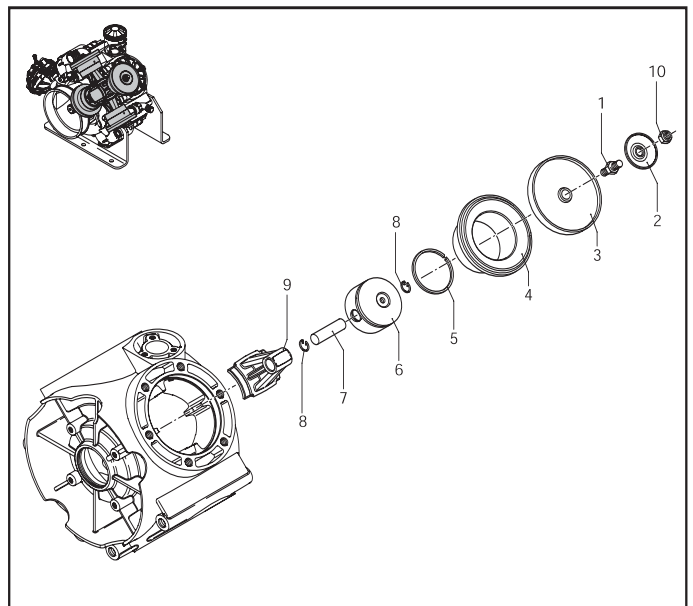

Parts Illustrations for Models 9910-DBS160 and 9910-DBS200

Parts List for Models 9910-DBS160 and 9910-DBS200

REF. NO.	PART NUMBER	DESCRIPTION	QTY. REQ'D
1	9910-2240100	Diaphragm pin	4
2	9910-580090	Retaining washer	4
3	9910-2240080	Diaphragm, Buna	4
4	9910-2240050	Sleeve DBS160	4
4	9910-2240340	Sleeve DBS200	4
5	9910-260230	Piston ring DBS160	4
5	9910-2240360	Piston ring DBS200	4
6	9910-2240060	Piston DBS160	4
6	9910-2240350	Piston DBS200	4
7	9910-260700	Piston pin DBS160	4
7	9910-540070	Piston pin DBS200	4
8	9910-160691	Pin ring	8
9	9910-2380050	Connecting rod	4
10	9910-2240110	Nut	4
11	9910-1800060	Black cap DBS160	1
11	9910-750050	Red cap DBS200	1
12	9910-1040060	O-Ring	1
14	9910-540290	Bolt	3
15	9910-2240070	Oil sight glass	1
16	9910-2240270	O-Ring	1
17	9910-2380010	Pump body DBS160	1
17	9910-2380011	Pump body DBS200	1
18	9910-2240030	Right head	2
19	9910-2240180	Bolt	20
20	9910-2240220	Bolt	4
21	9910-180101	O-Ring	1
22	9910-2380040	Base	1
23	9910-2380060	Bolt	8
24	9910-820361	Plug	1
25	9910-2240031	Left head	2
27	9910-180020	Air valve	1
28	9910-650542	Gasket	1
29	9910-680350	Bolt	8
30	9910-2240300	Upper air chamber	1
31	9910-550190	Diaphragm, Buna	1
32	9910-2380030	Base	1
33	9910-2240310	Lower air chamber	1
34	9910-380240	Nut	8
35	9910-720030	O-Ring	1
36	9910-2240210	Elbow 1-1/2"	1
37	9910-2240200	Ring nut	1
38	9910-390210	O-Ring	8
39	9910-680070	O-Ring	8
40	9910-759051	Complete valve	8
41	9910-130491	Right valve	1

REF. NO.	PART NUMBER	DESCRIPTION	QTY. REQ'D
42	9910-110130	Hose barb 1/2"	2
43	9910-2240260	Valve elbow	2
45	9910-650330	Bolt	8
46	9910-880581	Cap, brass	1
47	9910-820510	O-Ring	1
48	9910-2380020	Manifold	1
49	9910-850250	Bolt	4
50	9910-390311	Washer	4
51	9910-1500470	Shield	1
52	9910-851650	Outlet elbow	1
53	9910-130492	Left valve	1
54	2406-0023	Plug	1
60	9910-2240160	Snap ring	2
61	9910-2240150	Seal ring	2
62	9910-2240430	Bearing	2
63	9910-2240121	Con rod ring	2
64	9910-850320	Roller bearing	2
65	9910-2240173	Crankshaft	1
66	9910-2240290	O-ring	1
67	9910-2240020	Flange	1
68	9910-160670	Bolt	6

**9910-KIT2456
Diaphragm Kit**

REF. NO.	QTY.
3	4

**9910-KIT2374
Valve Kit**

REF. NO.	QTY.
39	8
40	8

**9910-KIT2457
O-Ring Kit**

REF. NO.	QTY.
12	1
16	1
21	1
35	1
38	1
39	8
47	1
66	1

REF. NO.	DESCRIPTION	Tightening Torque	
		In Lbs.	Nm
1	Dia. Pin	262.5	29.4
10	Nut	262.5	29.4
14	Bolt	87.5	9.8
19	Bolt	435.5	49.0
20	Bolt	435.5	49.0
23	Bolt	435.5	49.0
24	Plug	171.4	19.6
27	Air valve	34.5	3.9
29	Bolt	171.4	19.6
45	Bolt	350.0	39.2
46	Brass cap	171.4	19.6
49	Bolt	87.5	9.8
54	Plug	171.4	19.6
68	Bolt	350.0	39.2