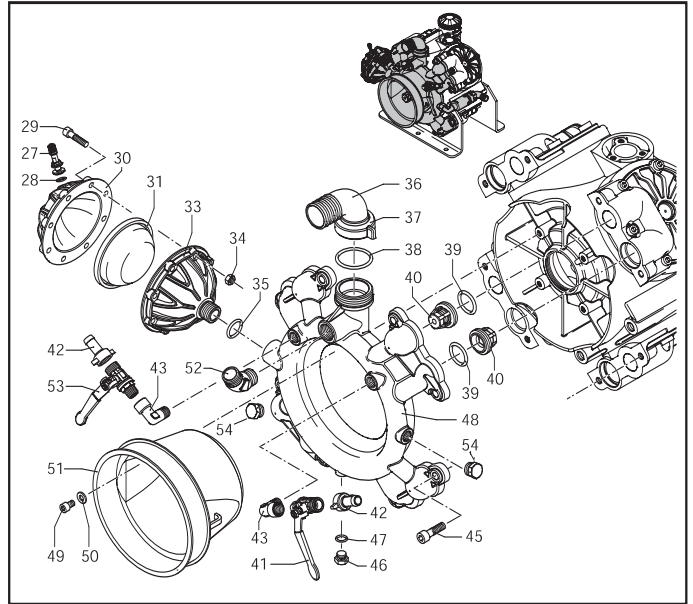

Parts Illustrations for Models 9910-DBS160 and 9910-DBS200

Parts List for Models 9910-DBS160 and 9910-DBS200

REF. NO.	PART NUMBER	DESCRIPTION	QTY. REQ'D
1	9910-2240100	Diaphragm pin	4
2	9910-580090	Retaining washer	4
3	9910-2240080	Diaphragm, Buna	4
4	9910-2240050	Sleeve DBS160	4
4	9910-2240340	Sleeve DBS200	4
5	9910-260230	Piston ring DBS160	4
5	9910-2240360	Piston ring DBS200	4
6	9910-2240060	Piston DBS160	4
6	9910-2240350	Piston DBS200	4
7	9910-260700	Piston pin DBS160	4
7	9910-540070	Piston pin DBS200	4
8	9910-160691	Pin ring	8
9	9910-2380050	Connecting rod	4
10	9910-2240110	Nut	4
11	9910-1800060	Black cap DBS160	1
11	9910-750050	Red cap DBS200	1
12	9910-1040060	O-Ring	1
14	9910-540290	Bolt	3
15	9910-2240070	Oil sight glass	1
16	9910-2240270	O-Ring	1
17	9910-2380010	Pump body DBS160	1
17	9910-2380011	Pump body DBS200	1
18	9910-2240030	Right head	2
19	9910-2240180	Bolt	20
20	9910-2240220	Bolt	4
21	9910-180101	O-Ring	1
22	9910-2380040	Base	1
23	9910-2380060	Bolt	8
24	9910-820361	Plug	1
25	9910-2240031	Left head	2
27	9910-180020	Air valve	1
28	9910-650542	Gasket	1
29	9910-680350	Bolt	8
30	9910-2240300	Upper air chamber	1
31	9910-550190	Diaphragm, Buna	1
32	9910-2380030	Base	1
33	9910-2240310	Lower air chamber	1
34	9910-380240	Nut	8
35	9910-720030	O-Ring	1
36	9910-2240210	Elbow 1-1/2"	1
37	9910-2240200	Ring nut	1
38	9910-390210	O-Ring	8
39	9910-680070	O-Ring	8
40	9910-759051	Complete valve	8
41	9910-130491	Right valve	1

REF. NO.	PART NUMBER	DESCRIPTION	QTY. REQ'D
42	9910-110130	Hose barb 1/2"	2
43	9910-2240260	Valve elbow	2
45	9910-650330	Bolt	8
46	9910-880581	Cap, brass	1
47	9910-820510	O-Ring	1
48	9910-2380020	Manifold	1
49	9910-850250	Bolt	4
50	9910-390311	Washer	4
51	9910-1500470	Shield	1
52	9910-851650	Outlet elbow	1
53	9910-130492	Left valve	1
54	2406-0023	Plug	1
60	9910-2240160	Snap ring	2
61	9910-2240150	Seal ring	2
62	9910-2240430	Bearing	2
63	9910-2240121	Con rod ring	2
64	9910-850320	Roller bearing	2
65	9910-2240173	Crankshaft	1
66	9910-2240290	O-ring	1
67	9910-2240020	Flange	1
68	9910-160670	Bolt	6

**9910-KIT2456
Diaphragm Kit**

REF. NO.	QTY.
3	4

**9910-KIT2374
Valve Kit**

REF. NO.	QTY.
39	8
40	8

**9910-KIT2457
O-Ring Kit**

REF. NO.	QTY.
12	1
16	1
21	1
35	1
38	1
39	8
47	1
66	1

REF. NO.	DESCRIPTION	Tightening Torque	
		In Lbs.	Nm
1	Dia. Pin	262.5	29.4
10	Nut	262.5	29.4
14	Bolt	87.5	9.8
19	Bolt	435.5	49.0
20	Bolt	435.5	49.0
23	Bolt	435.5	49.0
24	Plug	171.4	19.6
27	Air valve	34.5	3.9
29	Bolt	171.4	19.6
45	Bolt	350.0	39.2
46	Brass cap	171.4	19.6
49	Bolt	87.5	9.8
54	Plug	171.4	19.6
68	Bolt	350.0	39.2