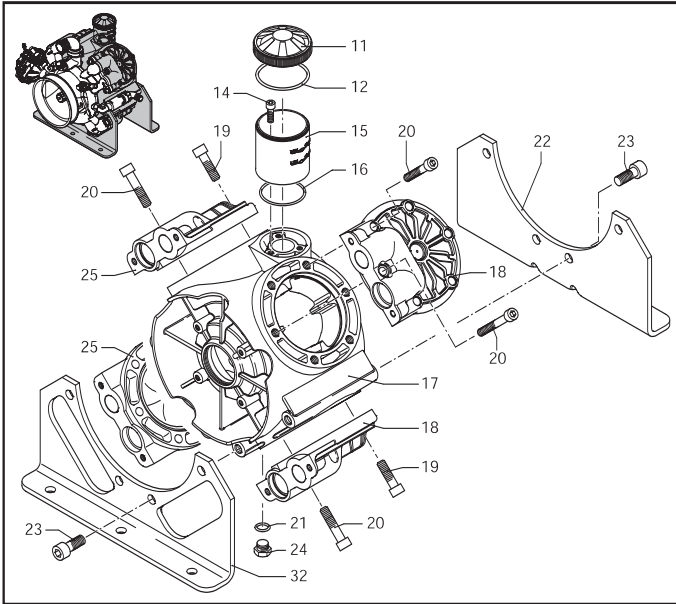

Parts Illustrations for Models 9910-DBS160 and 9910-DBS200

Parts List for Models 9910-DBS160 and 9910-DBS200

REF. NO.	PART NUMBER	DESCRIPTION	QTY. REQ'D
1	9910-2240100	Diaphragm pin	4
2	9910-580090	Retaining washer	4
3	9910-2240080	Diaphragm, Buna	4
4	9910-2240050	Sleeve DBS160	4
4	9910-2240340	Sleeve DBS200	4
5	9910-260230	Piston ring DBS160	4
5	9910-2240360	Piston ring DBS200	4
6	9910-2240060	Piston DBS160	4
6	9910-2240350	Piston DBS200	4
7	9910-260700	Piston pin DBS160	4
7	9910-540070	Piston pin DBS200	4
8	9910-160691	Pin ring	8
9	9910-2380050	Connecting rod	4
10	9910-2240110	Nut	4
11	9910-1800060	Black cap DBS160	1
11	9910-750050	Red cap DBS200	1
12	9910-1040060	O-Ring	1
14	9910-540290	Bolt	3
15	9910-2240070	Oil sight glass	1
16	9910-2240270	O-Ring	1
17	9910-2380010	Pump body DBS160	1
17	9910-2380011	Pump body DBS200	1
18	9910-2240030	Right head	2
19	9910-2240180	Bolt	20
20	9910-2240220	Bolt	4
21	9910-180101	O-Ring	1
22	9910-2380040	Base	1
23	9910-2380060	Bolt	8
24	9910-820361	Plug	1
25	9910-2240031	Left head	2
27	9910-180020	Air valve	1
28	9910-650542	Gasket	1
29	9910-680350	Bolt	8
30	9910-2240300	Upper air chamber	1
31	9910-550190	Diaphragm, Buna	1
32	9910-2380030	Base	1
33	9910-2240310	Lower air chamber	1
34	9910-380240	Nut	8
35	9910-720030	O-Ring	1
36	9910-2240210	Elbow 1-1/2"	1
37	9910-2240200	Ring nut	1
38	9910-390210	O-Ring	8
39	9910-680070	O-Ring	8
40	9910-759051	Complete valve	8
41	9910-130491	Right valve	1

REF. NO.	PART NUMBER	DESCRIPTION	QTY. REQ'D
42	9910-110130	Hose barb 1/2"	2
43	9910-2240260	Valve elbow	2
45	9910-650330	Bolt	8
46	9910-880581	Cap, brass	1
47	9910-820510	O-Ring	1
48	9910-2380020	Manifold	1
49	9910-850250	Bolt	4
50	9910-390311	Washer	4
51	9910-1500470	Shield	1
52	9910-851650	Outlet elbow	1
53	9910-130492	Left valve	1
54	2406-0023	Plug	1
60	9910-2240160	Snap ring	2
61	9910-2240150	Seal ring	2
62	9910-2240430	Bearing	2
63	9910-2240121	Con rod ring	2
64	9910-850320	Roller bearing	2
65	9910-2240173	Crankshaft	1
66	9910-2240290	O-ring	1
67	9910-2240020	Flange	1
68	9910-160670	Bolt	6

**9910-KIT2456
Diaphragm Kit**

REF. NO.	QTY.
3	4

**9910-KIT2374
Valve Kit**

REF. NO.	QTY.
39	8
40	8

**9910-KIT2457
O-Ring Kit**

REF. NO.	QTY.
12	1
16	1
21	1
35	1
38	1
39	8
47	1
66	1

REF. NO.	DESCRIPTION	Tightening Torque	
		In Lbs.	Nm
1	Dia. Pin	262.5	29.4
10	Nut	262.5	29.4
14	Bolt	87.5	9.8
19	Bolt	435.5	49.0
20	Bolt	435.5	49.0
23	Bolt	435.5	49.0
24	Plug	171.4	19.6
27	Air valve	34.5	3.9
29	Bolt	171.4	19.6
45	Bolt	350.0	39.2
46	Brass cap	171.4	19.6
49	Bolt	87.5	9.8
54	Plug	171.4	19.6
68	Bolt	350.0	39.2